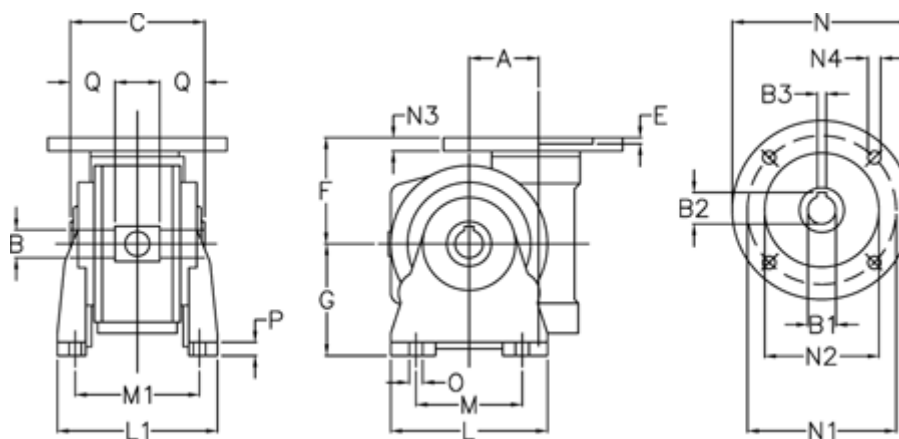

Data Sheet

Article number: 3902185100345

Description: Worm gear
VF 185-V-100-112B5, without lubrication

Measures

A	= 185.4	G	= 254	N3	= 16
B	= 60 H7	L	= 360	N4	= 13
B1 E7	= 28	L1	= 320	O	= 22
B2	= 31.3	M	= 270	P	= 22
B3 H9	= 8	M1	= 251	Q	= 65
C	= 190	N	= 250		
E	= 4	N1	= 215		
F	= 217	N2	= 180		